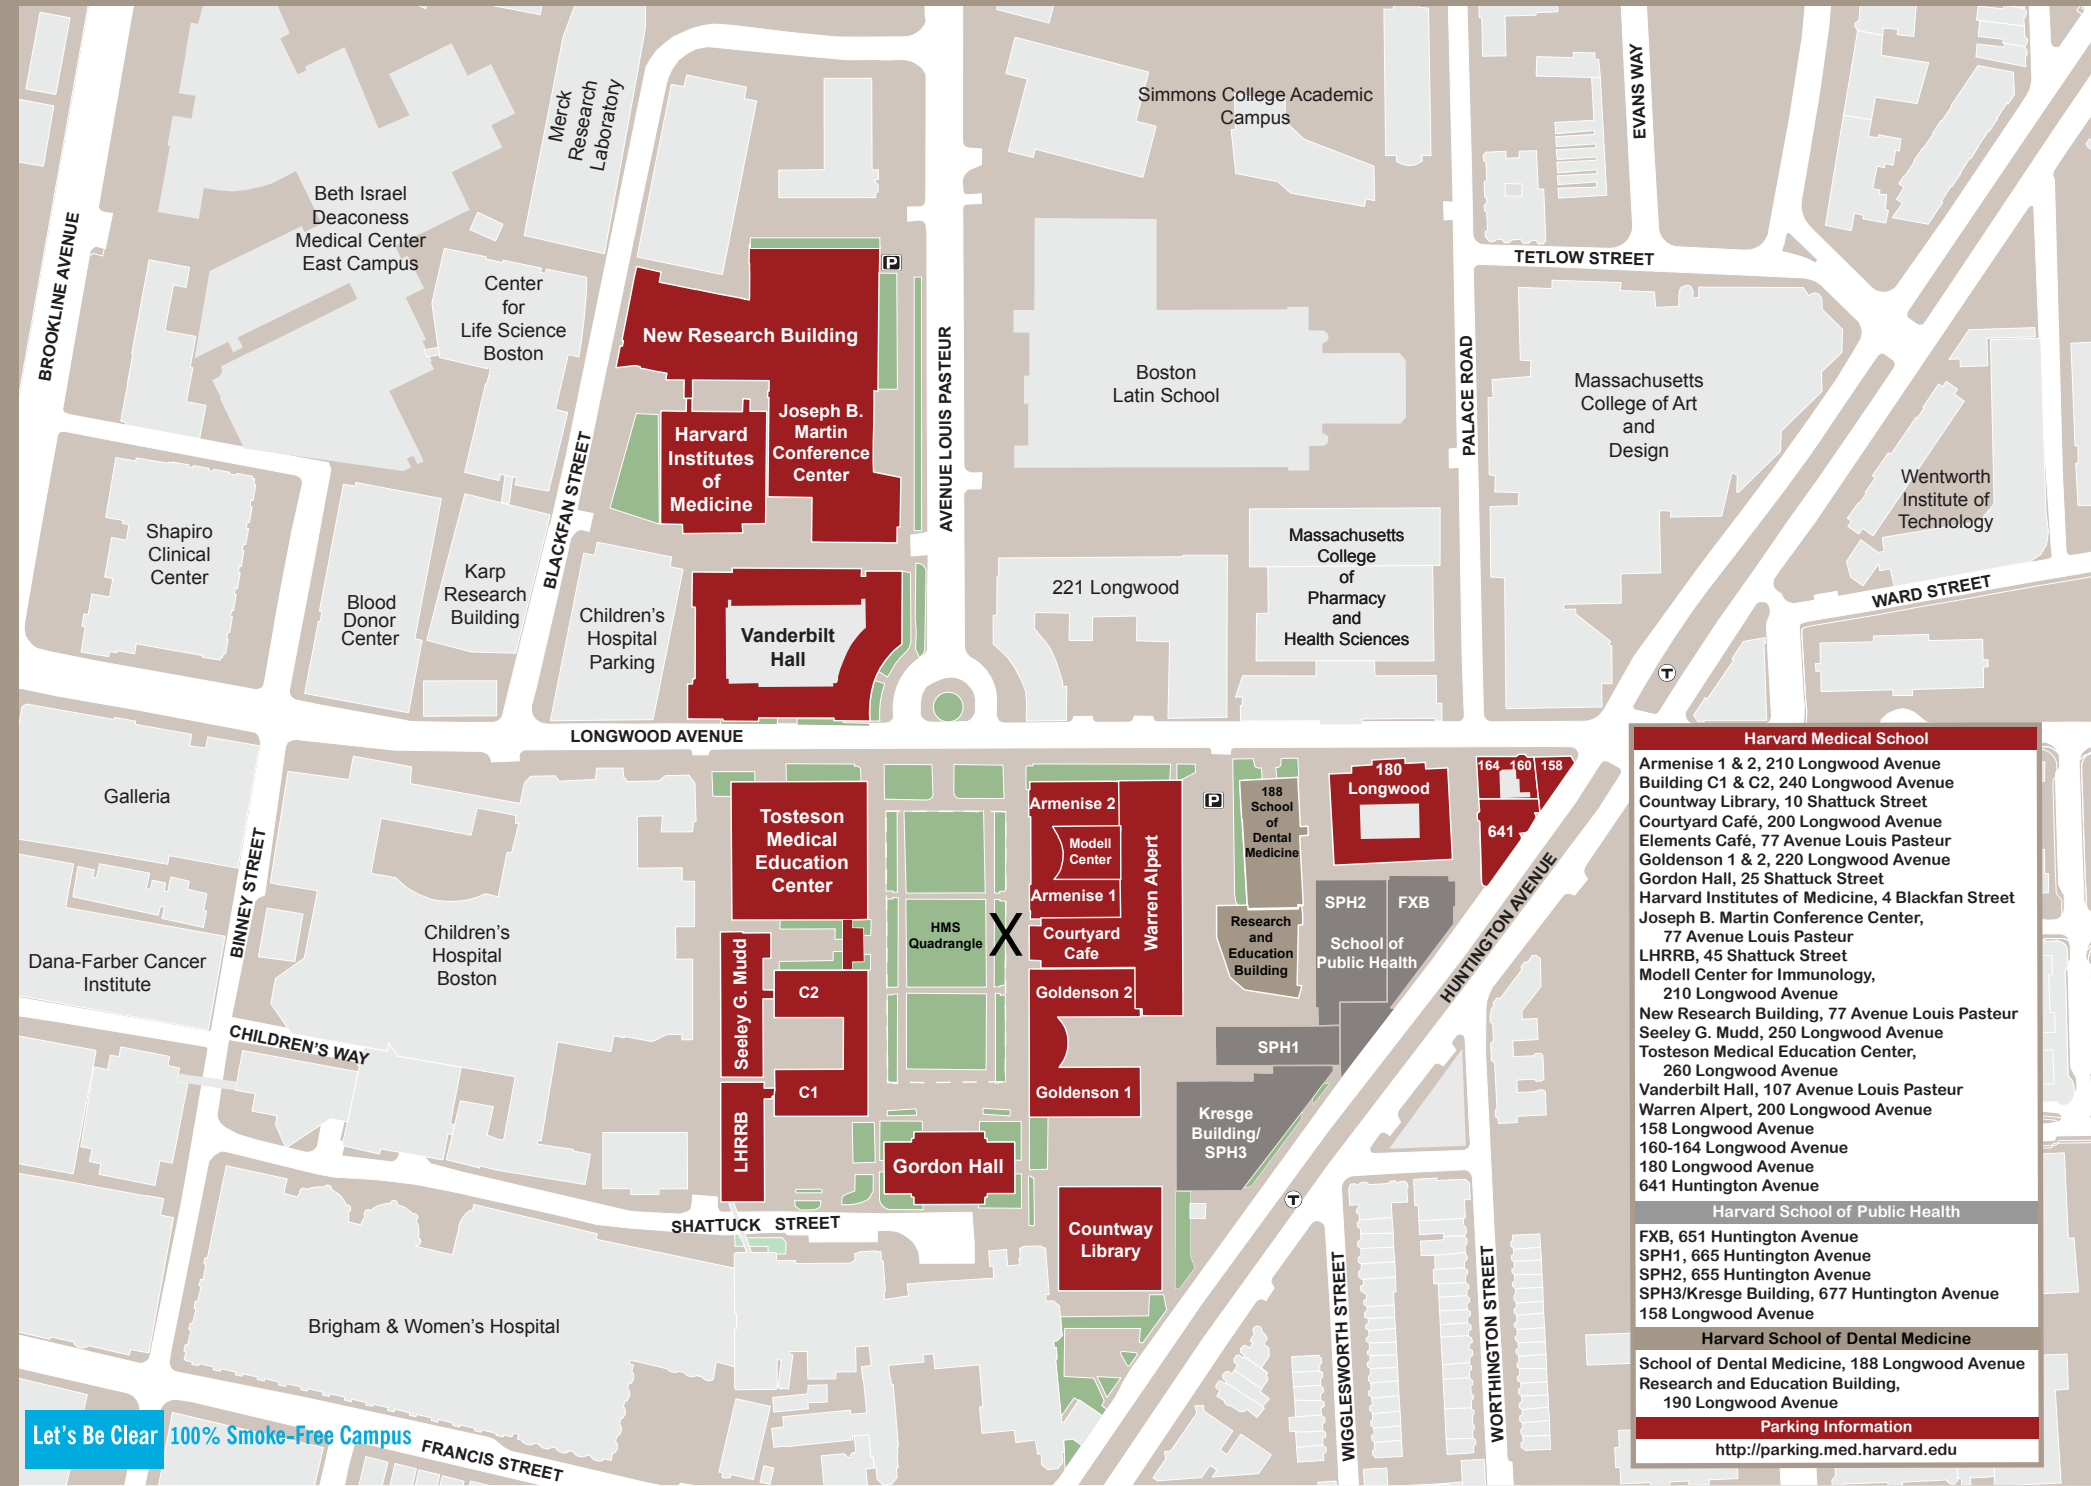

Harvard Longwood Campus

Harvard Medical School	
Armenise 1 & 2, 210 Longwood Avenue	Building C1 & C2, 240 Longwood Avenue
Courtyard Library, 10 Shattuck Street	Courtyard Café, 200 Longwood Avenue
Elements Café, 77 Avenue Louis Pasteur	Goldenson 1 & 2, 220 Longwood Avenue
Gordon Hall, 25 Shattuck Street	Harvard Institutes of Medicine, 4 Blackfan Street
Joseph B. Martin Conference Center, 77 Avenue Louis Pasteur	LHRRB, 45 Shattuck Street
Modell Center for Immunology, 210 Longwood Avenue	New Research Building, 77 Avenue Louis Pasteur
Seeley G. Mudd, 250 Longwood Avenue	Tosteson Medical Education Center, 260 Longwood Avenue
Vanderbilt Hall, 107 Avenue Louis Pasteur	Warren Alpert, 200 Longwood Avenue
158 Longwood Avenue	160-164 Longwood Avenue
180 Longwood Avenue	641 Huntington Avenue
Harvard School of Public Health	
FXB, 651 Huntington Avenue	SPH1, 665 Huntington Avenue
SPH2, 655 Huntington Avenue	SPH3/Kresge Building, 677 Huntington Avenue
158 Longwood Avenue	
Harvard School of Dental Medicine	
School of Dental Medicine, 188 Longwood Avenue	Research and Education Building, 190 Longwood Avenue
Parking Information	
http://parking.med.harvard.edu	

Let's Be Clear 100% Smoke-Free Campus